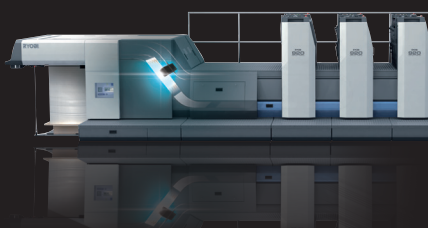

RYOBI MHI
Graphic Technology Ltd.

RYOBI WINS

**8-UP RYOBI 920 SERIES WITH
LED-UV CURING TECHNOLOGY**

**LOWEST
ACQUISITION COST**

**LOWEST LIFETIME
OPERATING COST**

HIGHEST PRODUCTIVITY

+ EXTREME RELIABILITY